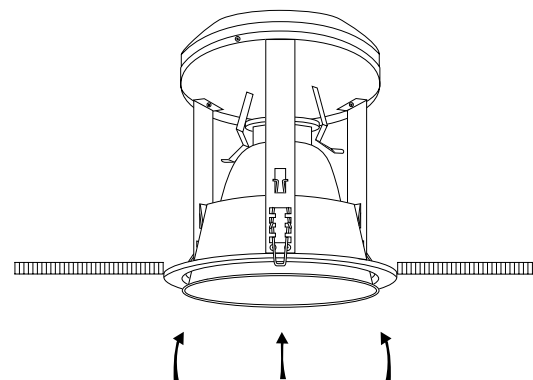

# Installation OF HILITE DOWNLIGHTS

**1** Insert clips.

**2** Tilt clips into upwards position.

**3** Insert downlight into ceiling.

**4** Tilt clips into downwards position.  
Hook clips into slot.

**5** Insert reflector.

# Installation OF HILITE DOWNLIGHTS

**1** Insert clips.

**2** Tilt clips into upwards position.

**4** Tilt clips into downwards position.  
Hook clips into slot.

**3** Insert downlight into ceiling.

**5** Insert reflector.