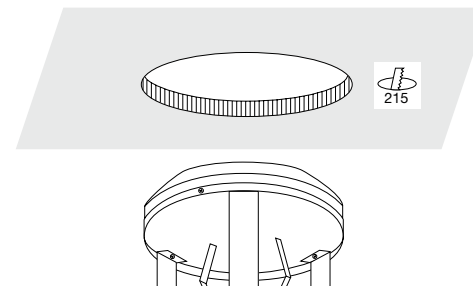

# Installation OF HILITE DOWNLIGHTS

**1** Insert clips.

**2** Tilt clips into upwards position.

**3** Insert downlight into ceiling.

**4** Tilt clips into downwards position.  
Hook clips into slot.

**5** Insert reflector.