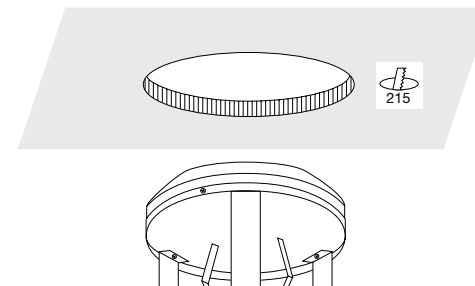

# Installation OF HILITE DOWNLIGHTS

**1** Insert clips.

**2** Tilt clips into upwards position.

**4** Tilt clips into downwards position.  
Hook clips into slot.

**3** Insert downlight into ceiling.

**5** Insert reflector.