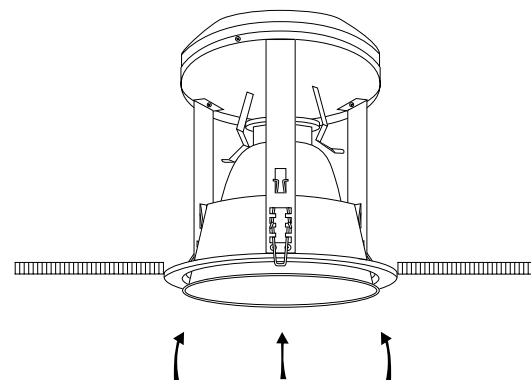

# Installation OF HILITE DOWNLIGHTS

**1** Insert clips.

**2** Tilt clips into upwards position.

**3** Insert downlight into ceiling.

**4** Tilt clips into downwards position.  
Hook clips into slot.

**5** Insert reflector.