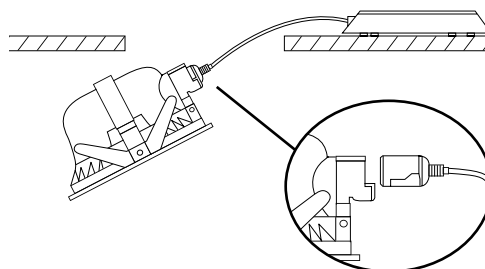

Installation

OF ASTRO DOWNLIGHTS

- ▶ Please shut off mains supply before installation.
- ▶ Please allow space around the fitting and gear box for ventilation. Do not cover them with insulation.

1

2

3

4

Press in the springs on each side of the fitting while inserting it into the ceiling hole.