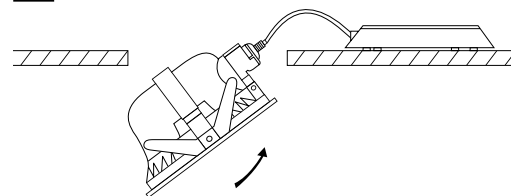

Installation

OF ASTRO DOWNLIGHTS

- ▶ Please shut off mains supply before installation.
- ▶ Please allow space around the fitting and gear box for ventilation. Do not cover them with insulation.

1

2

3

4

Press in the springs on each side of the fitting while inserting it into the ceiling hole.