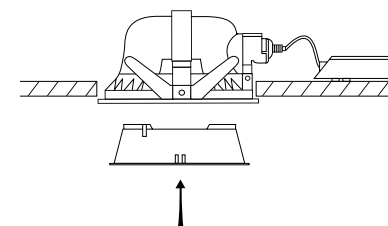

7

Re-insert reflector.