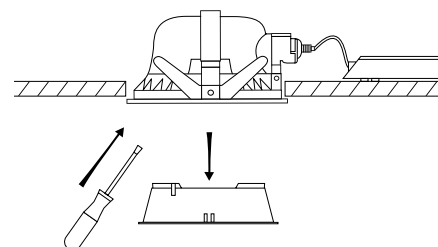

5

Remove reflector.