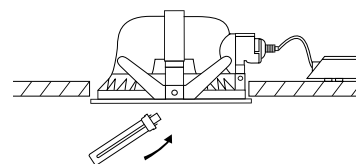

Installation

OF ASTRO DOWNLIGHTS

- Please shut off mains supply before installation.
- Please allow space around the fitting and gear box for ventilation. Do not cover them with insulation.

1

2

3

4

Press in the springs on each side of the fitting while inserting it into the ceiling hole.

5

Remove reflector.

6

7

Re-insert reflector.

GAMMA ILLUMINATION
PTY LTD

Head Office, 20 Queen Street Revesby NSW 2212, Australia.
NSW (02) 9772 3111 / VIC (03) 9874 0811 / QLD (07) 3266 8900 / SA (08) 8232 0388 / WA (08) 9377 1322
info@gammaillumination.com / www.gammaillumination.com