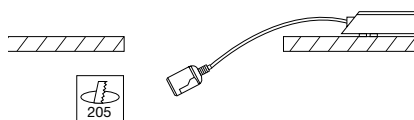

Installation

OF ASTRO DOWNLIGHTS

- ▶ Please shut off mains supply before installation.
- ▶ Please allow space around the fitting and gear box for ventilation. Do not cover them with insulation.

1

2

3

4

Press in the springs on each side of the fitting while inserting it into the ceiling hole.