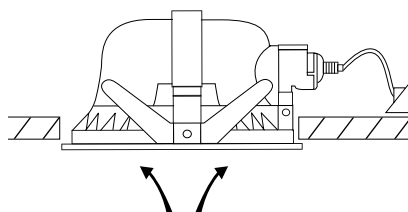

Installation

OF ASTRO DOWNLIGHTS

- ▶ Please shut off mains supply before installation.
- ▶ Please allow space around the fitting and gear box for ventilation. Do not cover them with insulation.

1

2

3

4

Press in the springs on each side of the fitting while inserting it into the ceiling hole.